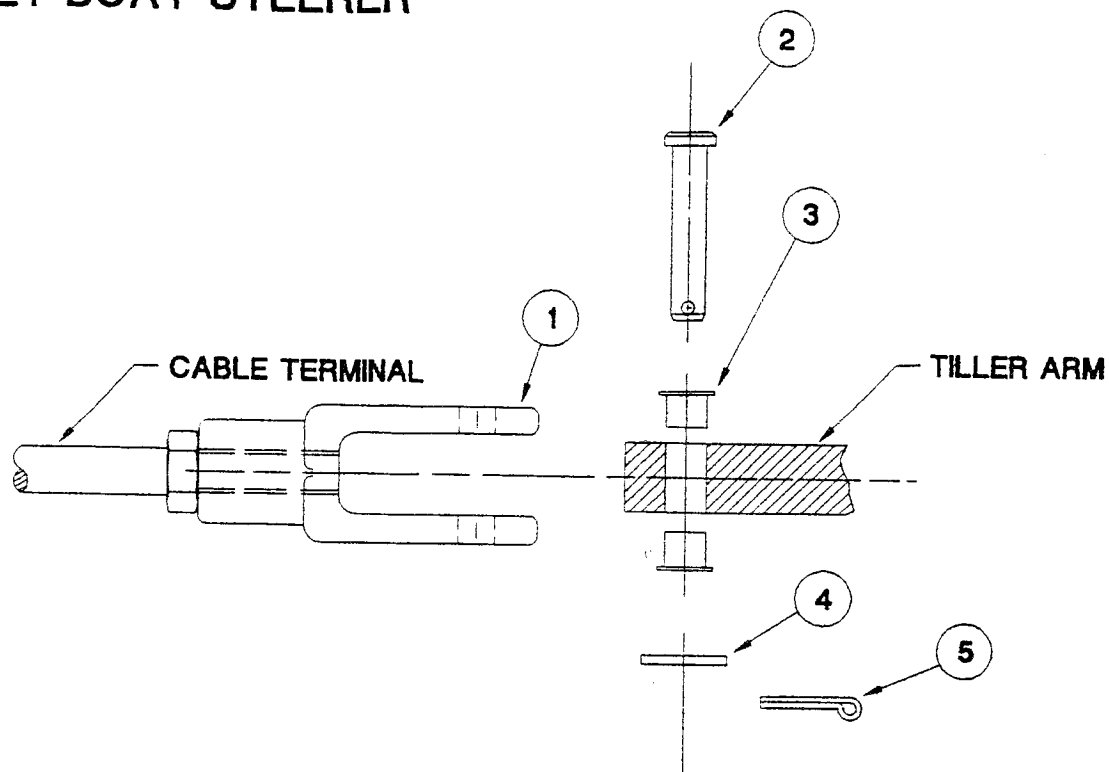

SA27590  
 CLEVIS KIT (NOZZLE END)  
 JET BOAT STEERER

PARTS LIST

ITEM	DESCRIPTION	QTY
1	CLEVIS	1
2	CLEVIS PIN	1
3	NYLON FLANGED BEARING	2
4	WASHER	1
5	COTTER PIN	1